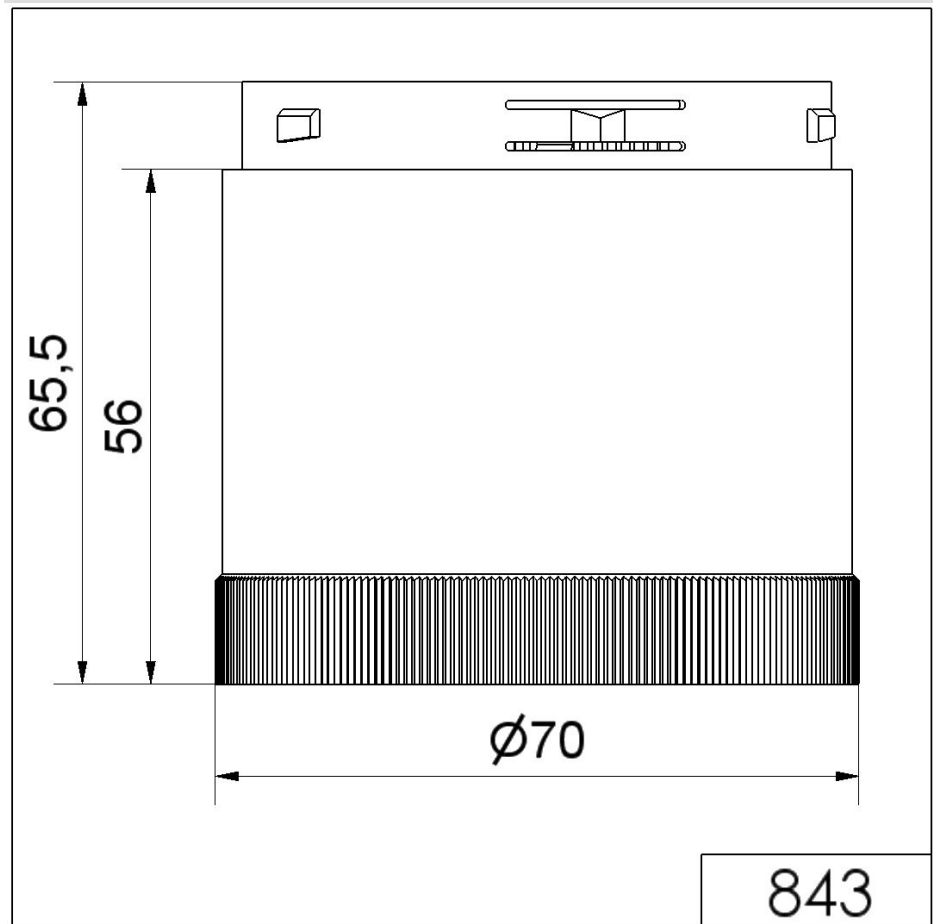

KombiSIGN 70 / LED Perm. light ultrabright 843
LED Perm. light ultrabright 24VDC CL

Conforms with AS-I	No
ICAO Certification	No
Conforms with DNV	No
Conforms with RoHS CN	No
Conforms with VdS	No

DRAWING

! For additional installation and mounting information, refer to the appropriate user guide at www.werma.com. This printed copy is for information only and is subject to alteration.